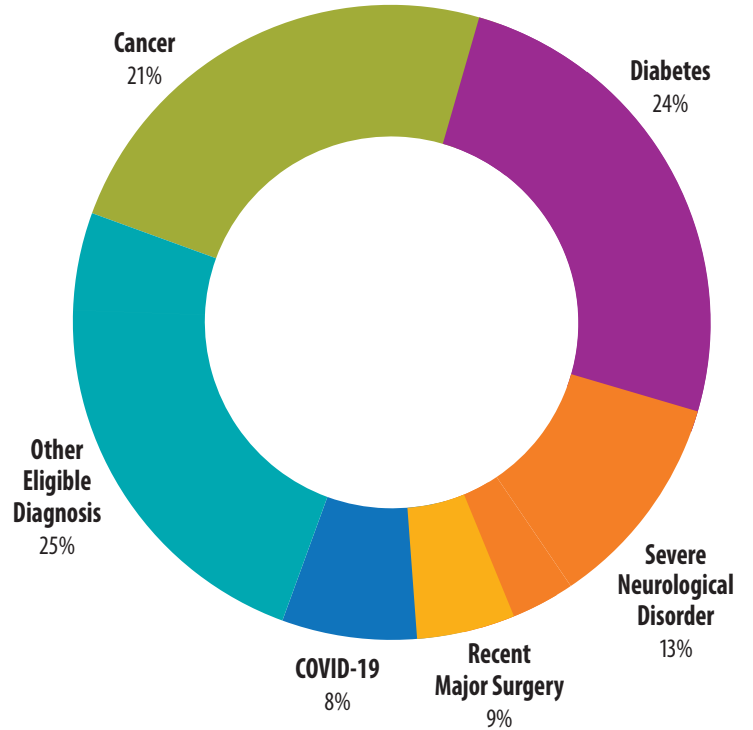

# OUR CLIENTS

**507 Clients** received **69,704** nourishing meals during 2020.

We deliver meals to clients across Santa Cruz County:

Clients learn about us from a nurse or social worker and have a variety of diagnoses: