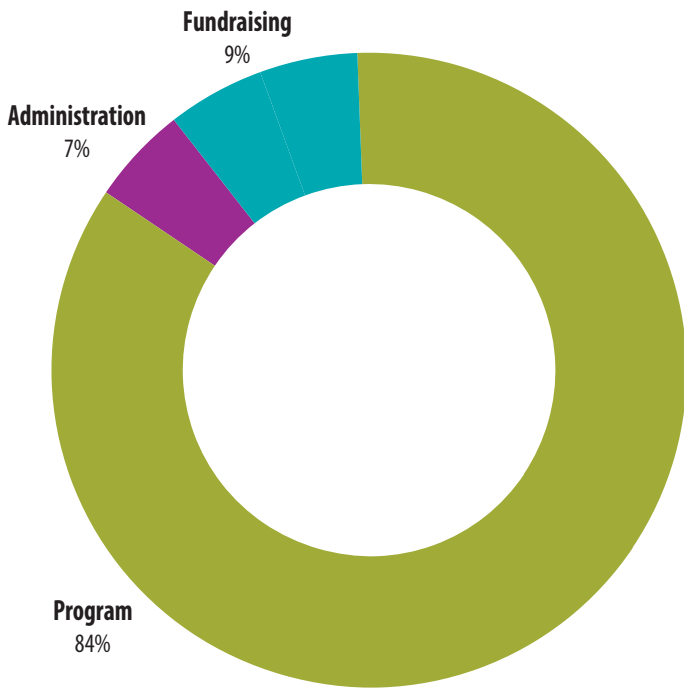

WHERE DOES THE MONEY GO?