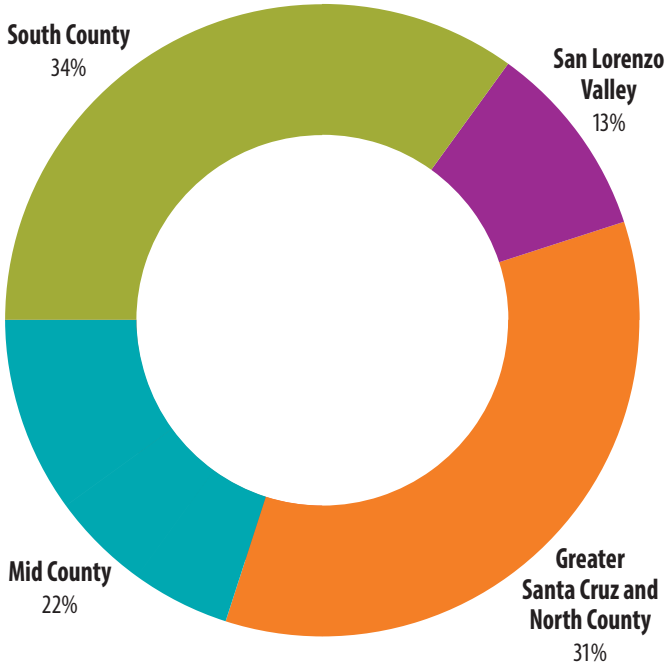

# OUR CLIENTS

**507 Clients** received **69,704** nourishing meals during 2020.

We deliver meals to clients across Santa Cruz County:

Clients learn about us from a nurse or social worker and have a variety of diagnoses: