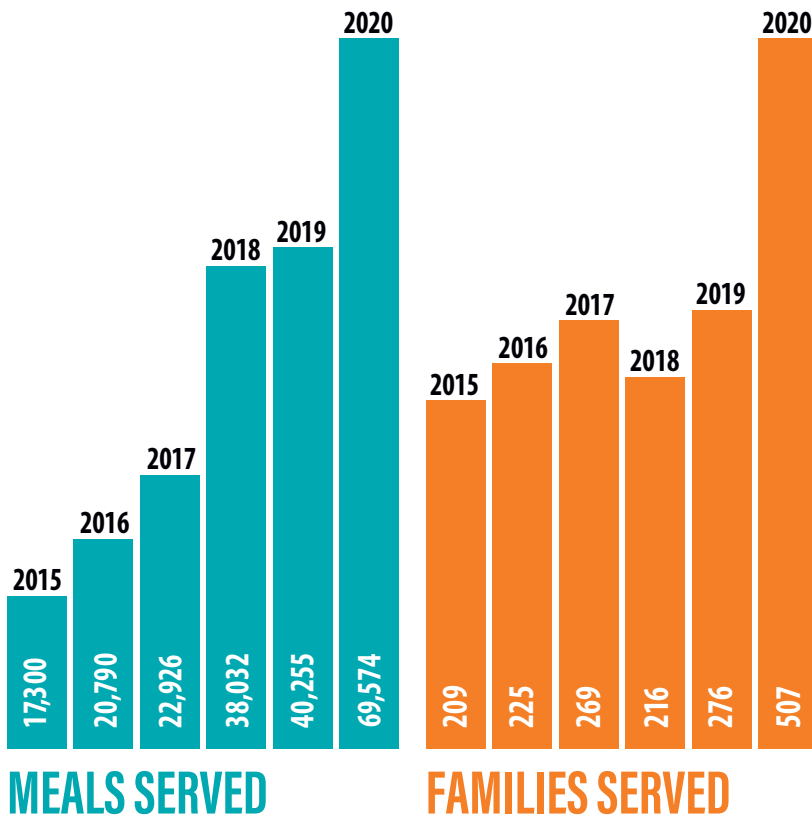

WHERE DOES THE MONEY GO?

WHERE DOES THE MONEY COME FROM?

*48% of our foundation funding was a grant for the Aptos build-out, which was returned to the foundation in the amount of $252,137.