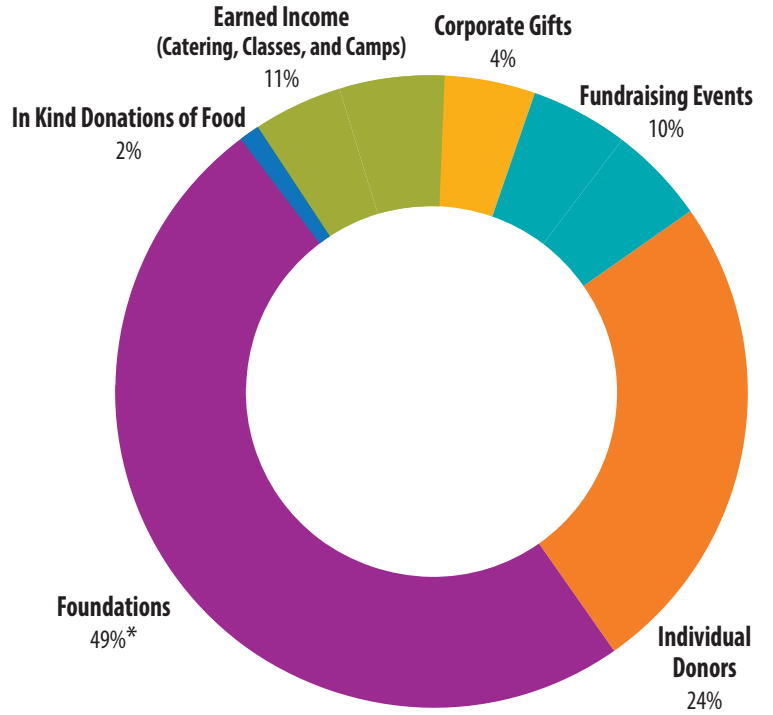

WHERE DOES THE MONEY COME FROM?

*48% of our foundation funding was a grant for the Aptos build-out, which was returned to the foundation in the amount of $252,137.